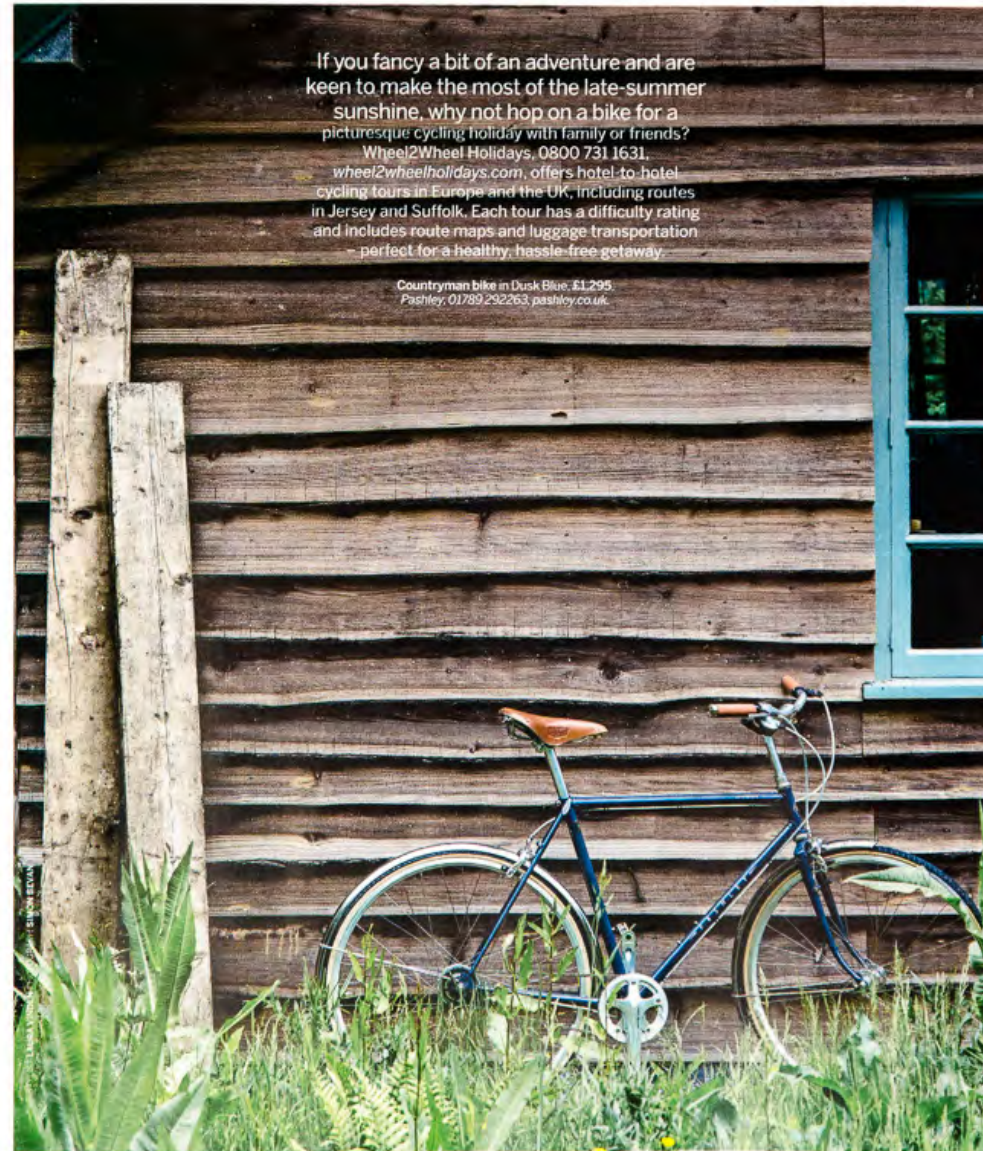

HOMES & GARDENS®

SEPTEMBER 2015
£4.10

GLORIOUS HOMES

FROM A CLASSIC VILLA IN HAMPSHIRE TO A TAILOR-MADE LONDON HOUSE

DREAM SCHEMES
FRESH LOOKS FOR GINGHAM
INSPIRING OUTDOOR ROOMS
CHIC BEDROOM, KITCHEN
& BATHROOM DESIGNS

SUMMER CABIN LIVING
CELEBRATING ORCHARD FRUITS
COASTAL CORNISH GARDEN

Relax & enjoy

H&G EDIT SEPTEMBER

The people, products and places creating a buzz this month

If you fancy a bit of an adventure and are keen to make the most of the late-summer sunshine, why not hop on a bike for a picturesque cycling holiday with family or friends? Wheel2Wheel Holidays, 0800 731 1631, wheel2wheelholidays.com, offers hotel-to-hotel cycling tours in Europe and the UK, including routes in Jersey and Suffolk. Each tour has a difficulty rating and includes route maps and luggage transportation - perfect for a healthy, hassle-free getaway.